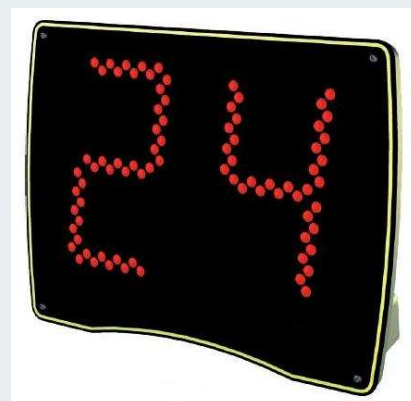

Control panel

MODUL-BT6002C-HF 14/24 seconds rule at basketball

- + Display of countdown time of 14- resp. 24-seconds-rule, (2 digits per team), consisting of 2 units, applicable for basketball
- + Installation on the ground or a table without additional accessories
- + Use integrated in scoreboard system (radio communication)
- + Adjustable brightness via remote control unit
- + including built-in signal-horn
- + including remote control unit

Technical specifications:

Two housings:	Aluminium, for mounting indoors
Resistance to shock:	According to DIN 18032-3
Dimensions (WxHxD):	410 x 305 x 113.5 mm each
Background:	Black
Digit type:	Extra bright LED dot-matrix display
Digit colour:	Red
Digit height:	200 mm
Readability:	80 m
Reading angle:	160°
Sound level of signal-horn:	100 dB in 1 m
Power supply:	230 V AC
Maximum power consumption:	35 W
Weight:	2.2 kg each