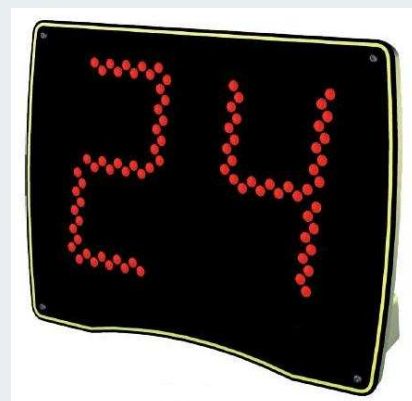

MODUL-BT6002C

Stand-alone 14/24 seconds rule at basketball

- + Display of countdown time of 14- resp. 24-seconds-rule, (2 digits per team), consisting of 2 units, applicable for basketball
- + Installation on the ground or a table without additional accessories
- + Use in autonomous operation without scoreboard
- + Adjustable brightness via remote control unit
- + including built-in signal-horn
- + including remote control unit

Technical specifications:

Two housings:	Aluminium, for mounting indoors
Resistance to shock:	According to DIN 18032-3
Dimensions (WxHxD):	410 x 305 x 113.5 mm each
Background:	Black
Digit type:	Extra bright LED dot-matrix display
Digit colour:	Red
Digit height:	200 mm
Readability:	80 m
Reading angle:	160°
Sound level of signal-horn:	100 dB in 1 m
Power supply:	230 V AC
Maximum power consumption:	35 W
Weight:	2.2 kg each

Options:

MODUL-BT6002C-BEF-W:	Mounting kit for wall mounting
MODUL-BT6002C-BEF-K:	Mounting kit for mounting over basket

MATTIG

WENZEL

NEUMANN